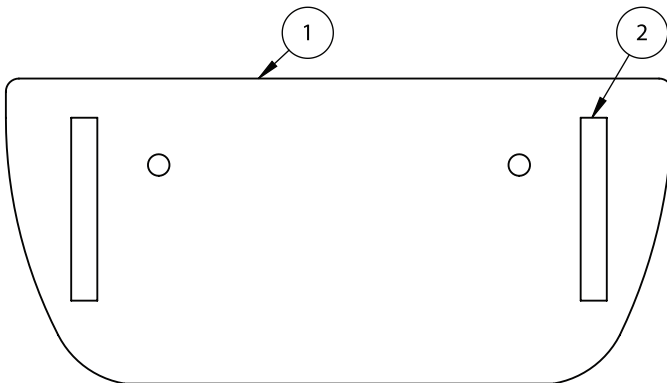

BT4002-TPC

TWIN POLE COVER PLATE

FOR USE WITH BT4002 BASES & BT4116 / BT4118 POLES

PARTS LIST

ITEM	DESCRIPTION	QTY
1	COVER PLATE	1
2	DOUBLE SIDED TAPE	2

B-TECH AV MOUNTS

BT4002-TPC

TWIN POLE COVER PLATE

FOR USE WITH BT4002 BASES & BT4116 / BT4118 POLES

PRODUCT DIMENSIONS

CONTACT:
info@btechavmounts.com

©2021 B-Tech International Design & Manufacturing Ltd. All rights reserved.
 B-Tech AV Mounts is a division of B-Tech International Design & Manufacturing Ltd.
 B-Tech AV Mounts and the B-Tech logo are registered trade marks.
 All other brands and product names are trademarks of their respective owners.
 Photographs are for illustrative purposes only. E&OE.