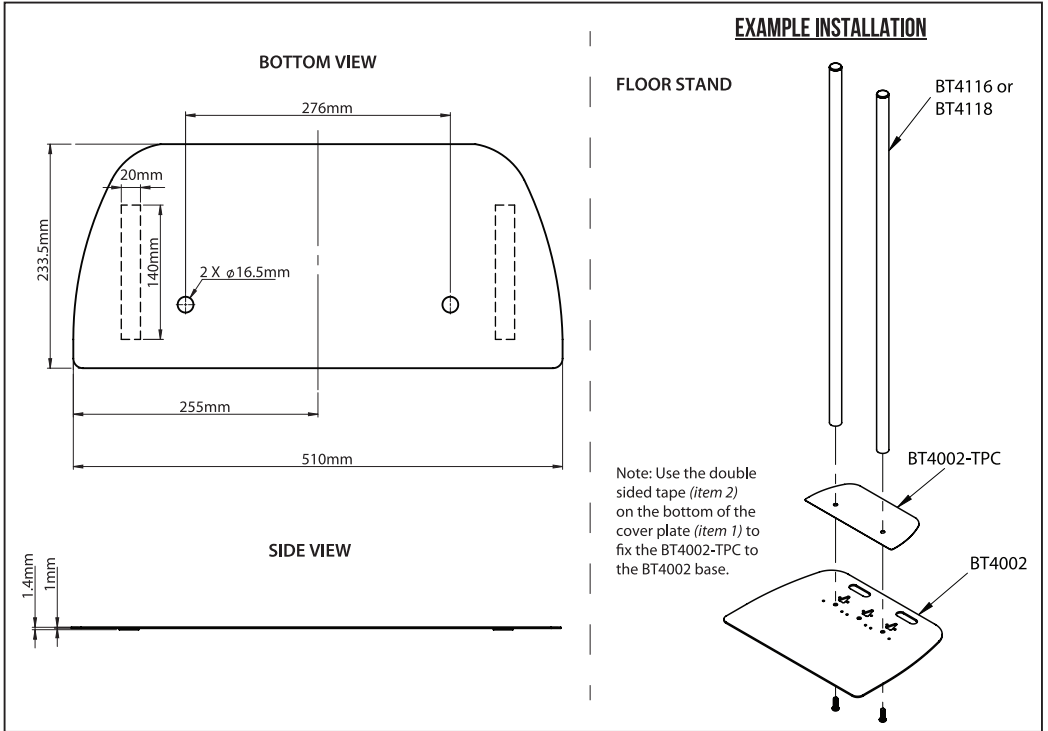

BT4002-TPC

TWIN POLE COVER PLATE

FOR USE WITH BT4002 BASES & BT4116 / BT4118 POLES

PARTS LIST

ITEM	DESCRIPTION	QTY
1	COVER PLATE	1
2	DOUBLE SIDED TAPE	2

B-TECH AV MOUNTS

BT4002-TPC

TWIN POLE COVER PLATE

FOR USE WITH BT4002 BASES & BT4116 / BT4118 POLES

PRODUCT DIMENSIONS

CONTACT:
info@btechavmounts.com

©2021 B-Tech International Design & Manufacturing Ltd. All rights reserved.
 B-Tech AV Mounts is a division of B-Tech International Design & Manufacturing Ltd.
 B-Tech AV Mounts and the B-Tech logo are registered trade marks.
 All other brands and product names are trademarks of their respective owners.
 Photographs are for illustrative purposes only. E&OE.