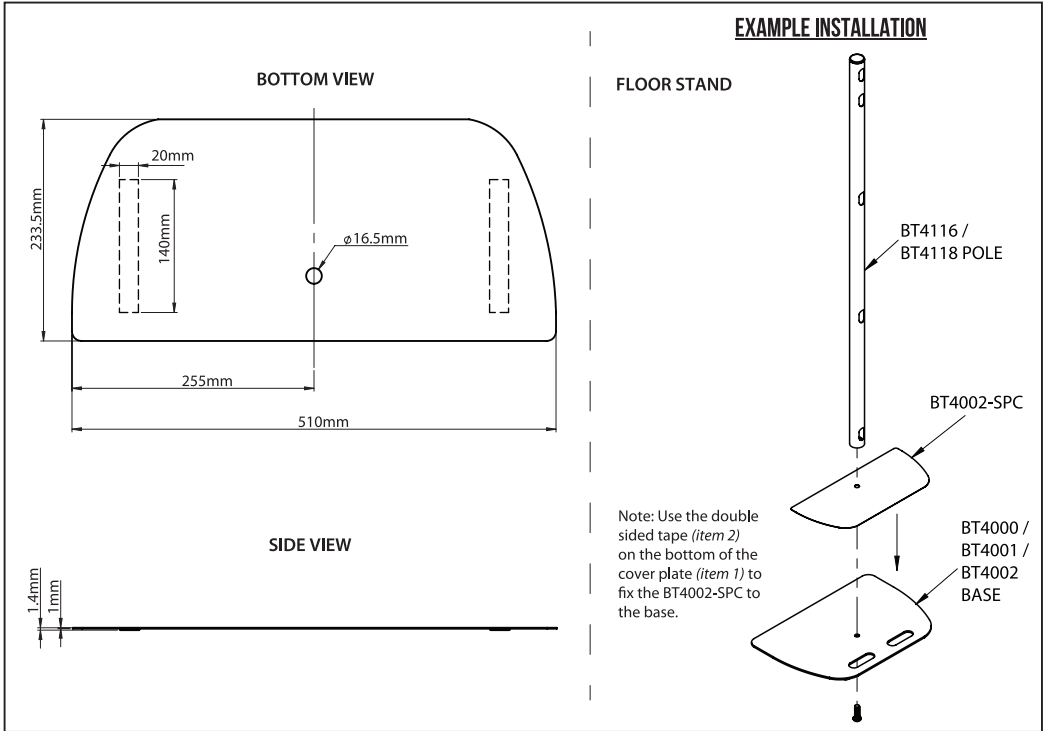

B-TECH AV MOUNTS

BT4002-SPC

SINGLE POLE COVER PLATE

FOR USE WITH BT4000 / BT4001 / BT4002 BASES & BT4116 / BT4118 POLES

PRODUCT DIMENSIONS

CONTACT:
info@btechavmounts.com

©2021 B-Tech International Design & Manufacturing Ltd. All rights reserved.
B-Tech AV Mounts is a division of B-Tech International Design & Manufacturing Ltd.
B-Tech AV Mounts and the B-Tech logo are registered trade marks.
All other brands and product names are trademarks of their respective owners.
Photographs are for illustrative purposes only. E&OE.

AMA-BT4002-SPC-V1-0621-45 MADE IN VIETNAM