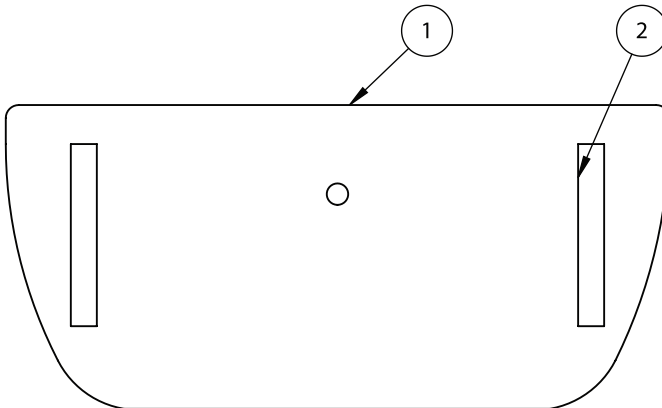

### SINGLE POLE COVER PLATE

FOR USE WITH BT4000 / BT4001 / BT4002 BASES & BT4116 / BT4118 POLES

## PARTS LIST

ITEM	DESCRIPTION	QTY
1	COVER PLATE	1
2	DOUBLE SIDED TAPE	2

B-TECH AV MOUNTS

## SINGLE POLE COVER PLATE

FOR USE WITH BT4000 / BT4001 / BT4002 BASES & BT4116 / BT4118 POLES