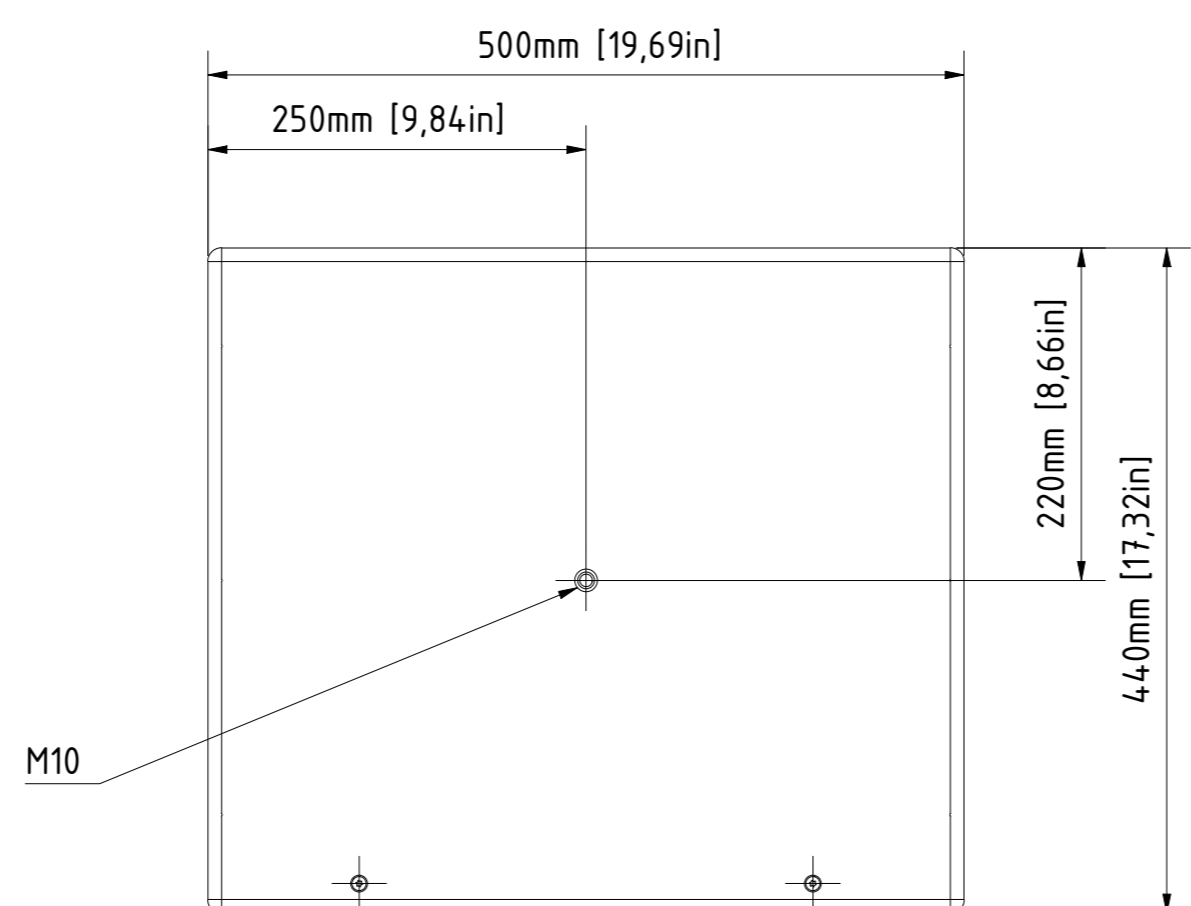

bottom view

right view

front view

left view

rear view

top view

0		03.05.2019	Heike Konrad
rev. no.	description	date	modified by
revision process			
TWAUDIO Osterholzallee 140-2 71636 Ludwigsburg www.twaudio.de		scale: 1:5 (1:10) weight: 16.1 kg [36 lbs]	order number: 4565
All rights to this drawing reserved in accordance with ISO 16016. Copying and distribution by manufacturer's permission only.		document type: overview drawing status type: released	type: B10i
general tolerance ISO 2768-mK ISO 13920-BF ISO 9013-IIA/K according to ISO 8015	edges according to ISO 13715 surfaces (Ra) array 2 array 3 according to ISO 1302	date: 02.05.2017 name: Heike Konrad checked: 03.05.2019 approved: 03.05.2019 Heike Konrad	drawing number: TWA-B10i-0001 revision no.: 0 sheet: 1 Az: