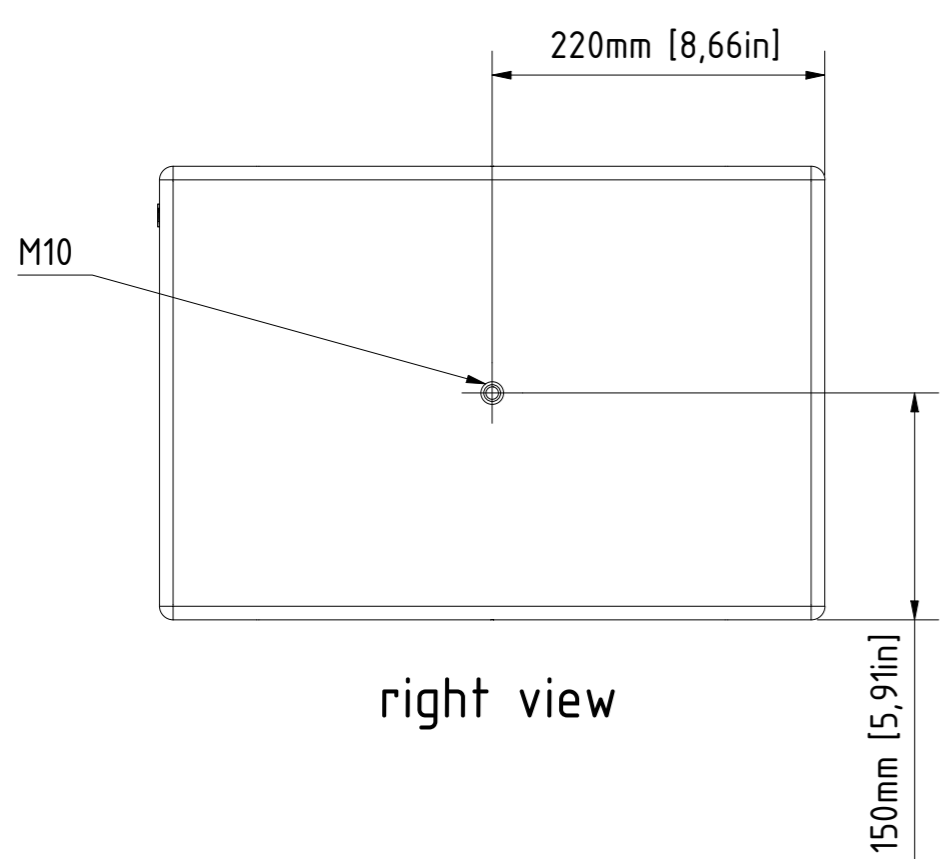

bottom view

right view

front view

left view

rear view

top view

0		03.05.2019	Heike Konrad
rev. no.	description	date	modified by
revision process			
TWAUDIO Osterholzallee 140-2 71636 Ludwigsburg www.twaudio.de		scale: 1:5 (1:10) weight: 16.1 kg [36 lbs]	order number: 4565
All rights to this drawing reserved in accordance with ISO 16016. Copying and distribution by manufacturer's permission only.		document type: overview drawing status type: released	type: B10i
general tolerance ISO 2768-mK ISO 13920-BF ISO 9013-IIA/K according to ISO 8015	edges according to ISO 13715 surfaces (Ra) array 2 array 3 according to ISO 1302	date: 02.05.2017 name: Heike Konrad checked: 03.05.2019 approved: 03.05.2019 Heike Konrad	drawing number: TWA-B10i-0001 revision no.: 0 sheet: 1 Az: