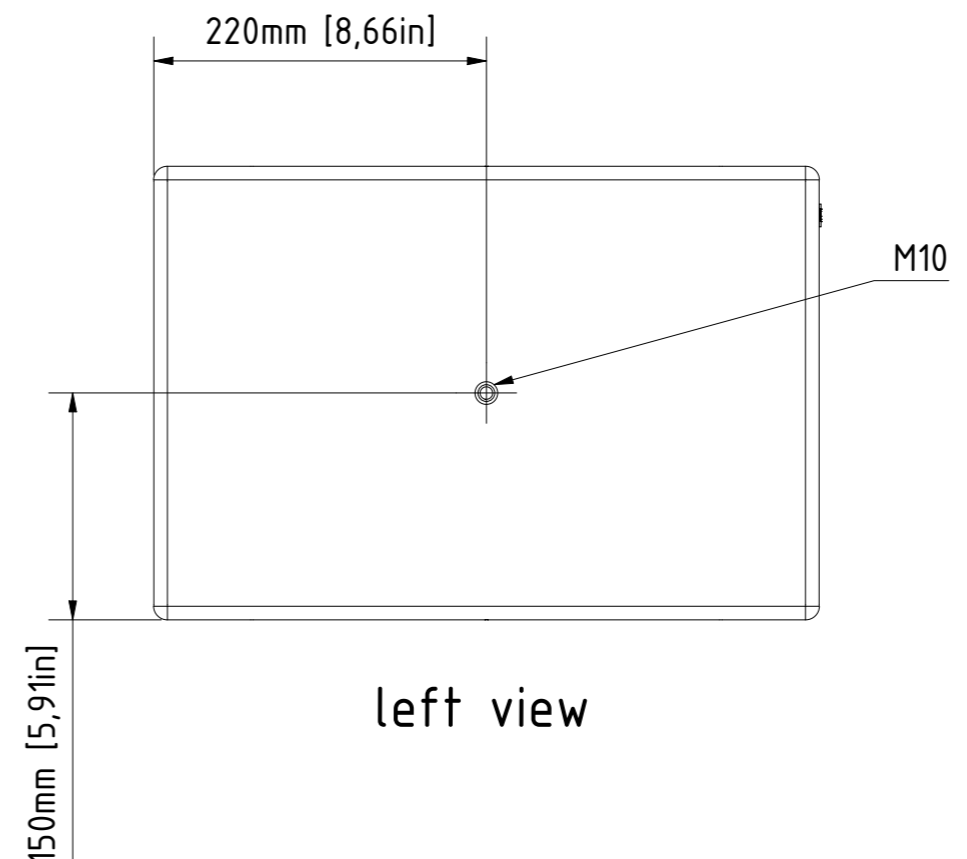

bottom view

right view

front view

left view

rear view

top view

0		03.05.2019	Heike Konrad
rev. no.	description	date	modified by
revision process			
TWAUDIO Osterholzallee 140-2 71636 Ludwigsburg www.twaudio.de		scale: 1:5 (1:10) weight: 16.1 kg [36 lbs]	order number: 4565
All rights to this drawing reserved in accordance with ISO 16016. Copying and distribution by manufacturer's permission only.		document type: overview drawing status type: released	type: B10i
general tolerance ISO 2768-mK ISO 13920-BF ISO 9013-IIA/K according to ISO 8015	edges according to ISO 13715 surfaces (Ra) array 2 array 3 according to ISO 1302	date: 02.05.2017 name: Heike Konrad checked: 03.05.2019 approved: 03.05.2019 Heike Konrad	drawing number: TWA-B10i-0001 revision no.: 0 sheet: 1 Az: