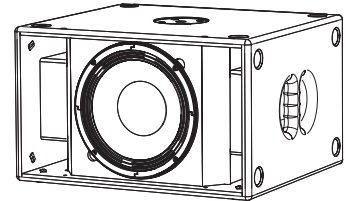

The sudden impact of rich, deep, precisely defined sound – this is how bass should be experienced.

Don't be deceived by the compact size of the B10 – the smallest TWAUDIÖ subwoofer still bears the power for which the B-series is known. Inside the enclosure is a specially developed long excursion cone driver with an uncompromising 3" dual voice coil, plus an optional passive crossover complete with switchable high-pass outputs, covering countless passive configurations all within the standard bi-amp mode.

These include one single B10 in stereo mode together with two C5 tops; two B10 switched to mono, each with one M6; or four B10 together with two M10, all of which can be powered by one standard amplifier.

Key Features

- » Long excursion cone driver with an uncompromising 3" dual voice coil.
- » Optional passive crossover PWB10 with switchable high-pass outputs, bi-amp and passive mode.
- » M20 thread for distance rods.
- » Compact and lightweight.
- » Coherent phase response with all TWAUDIÖ subwoofers.
- » Operation with standard amplifier or on Lab.gruppen or Powersoft series with dedicated TWAUDIÖ presets.