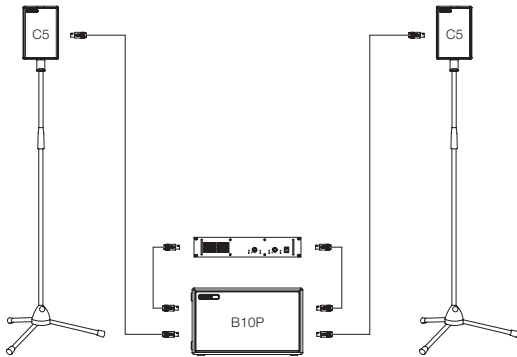

The sudden impact of rich, deep, precisely defined sound – this is how bass should be experienced.

Don't be deceived by the compact size of the B10 – the smallest TWAUDIÖ subwoofer still bears the power for which the B-series is known. Inside the enclosure is a specially developed long excursion cone driver with an uncompromising 3" dual voice coil, plus an optional passive crossover complete with switchable high-pass outputs, covering countless passive configurations all within the standard bi-amp mode.

These include one single B10 in stereo mode together with two C5 tops; two B10 switched to mono, each with one M6; or four B10 together with two M10, all of which can be powered by one standard amplifier.

TWAUDIÖ GmbH
Osterholzallee 140-1
71636 Ludwigsburg
Germany

Tel.: +49 7141 488989-0
Fax: +49 7141 488989-99
Mail: info@twaudio.com

Technical Data

Drivers	1 x 10" LF
Frequency range	40Hz - 400Hz
Power capacity program/peak	700/1400W
Impedance	1 x 8Ω 2 x 16Ω (bi-amp) optional 1 x 6Ω 2 x 12Ω (passive) switchable with optional PWB10
Coverage	omni
Sensitivity 1 W / 1 m	91 dB
SPLmax / 1 m	123 dB
Connector	speakON™ NL4 2±
Dimensions (H x W x D)	304 x 500 x 440 mm 11.97 x 19.69 x 17.32"
Weight	16.1 kg 35.49 lbs (with PWB10) 19.2 kg 42.33 lbs
Finish	Warnex texture paint, RAL colors optional
Accessories	BagB10, QDB10, PWB10 (internal passive crossover, passive lowpassfilter, stereo- / mono switch, two highpass outputs for 8 - 24 Ω satellites switchable)

System Proposals

2 x C5
1 x B10P

2 x M6
2 x B10P

PRESETS AVAILABLE FOR

© TWAUDIO GmbH | Design and specifications are subject to change without notice.