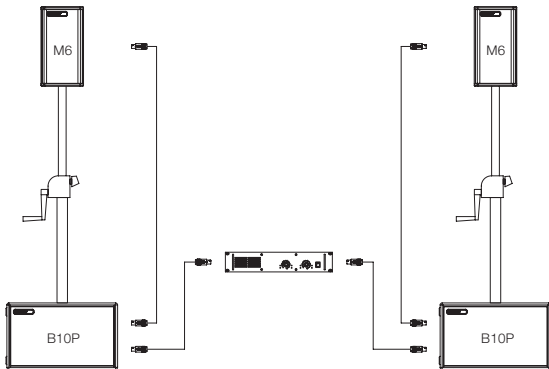

The sudden impact of rich, deep, precisely defined sound – this is how bass should be experienced.

Don't be deceived by the compact size of the B10 – the smallest TWAUDIÖ subwoofer still bears the power for which the B-series is known. Inside the enclosure is a specially developed long excursion cone driver with an uncompromising 3" dual voice coil, plus an optional passive crossover complete with switchable high-pass outputs, covering countless passive configurations all within the standard bi-amp mode.

These include one single B10 in stereo mode together with two C5 tops; two B10 switched to mono, each with one M6; or four B10 together with two M10, all of which can be powered by one standard amplifier.

TWAUDIÖ GmbH
Osterholzallee 140-1
71636 Ludwigsburg
Germany

Tel.: +49 7141 488989-0
Fax: +49 7141 488989-99
Mail: info@twaudio.com

Technical Data

Drivers	1 x 10" LF
Frequency range	40Hz - 400Hz
Power capacity program/peak	700/1400W
Impedance	1 x 8Ω 2 x 16Ω (bi-amp) optional 1 x 6Ω 2 x 12Ω (passive) switchable with optional PWB10
Coverage	omni
Sensitivity 1 W / 1 m	91 dB
SPLmax / 1 m	123 dB
Connector	speakON™ NL4 2±
Dimensions (H x W x D)	304 x 500 x 440 mm 11.97 x 19.69 x 17.32"
Weight	16.1 kg 35.49 lbs (with PWB10) 19.2 kg 42.33 lbs
Finish	Warnex texture paint, RAL colors optional
Accessories	BagB10, QDB10, PWB10 (internal passive crossover, passive lowpassfilter, stereo- / mono switch, two highpass outputs for 8 - 24 Ω satellites switchable)

System Proposals

2 x C5
1 x B10P

2 x M6
2 x B10P

PRESETS AVAILABLE FOR

© TWAUDIO GmbH | Design and specifications are subject to change without notice.