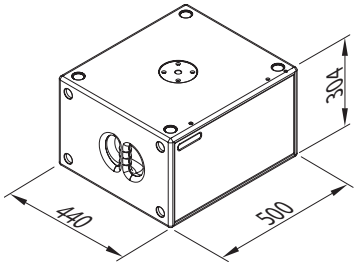

TWAUDIÖ GmbH
Osterholzallee 140-1
71636 Ludwigsburg
Germany

Tel.: +49 7141 488989-0
Fax: +49 7141 488989-99
Mail: info@twaudio.com

Technical Data

Drivers	1 x 10" LF
Frequency range	40Hz - 400Hz
Power capacity program/peak	700/1400W
Impedance	1 x 8Ω 2 x 16Ω (bi-amp) optional 1 x 6Ω 2 x 12Ω (passive) switchable with optional PWB10
Coverage	omni
Sensitivity 1 W / 1 m	91 dB
SPLmax / 1 m	123 dB
Connector	speakON™ NL4 2±
Dimensions (H x W x D)	304 x 500 x 440 mm 11.97 x 19.69 x 17.32"
Weight	16.1 kg 35.49 lbs (with PWB10) 19.2 kg 42.33 lbs
Finish	Warnex texture paint, RAL colors optional
Accessories	BagB10, QDB10, PWB10 (internal passive crossover, passive lowpassfilter, stereo- / mono switch, two highpass outputs for 8 - 24 Ω satellites switchable)